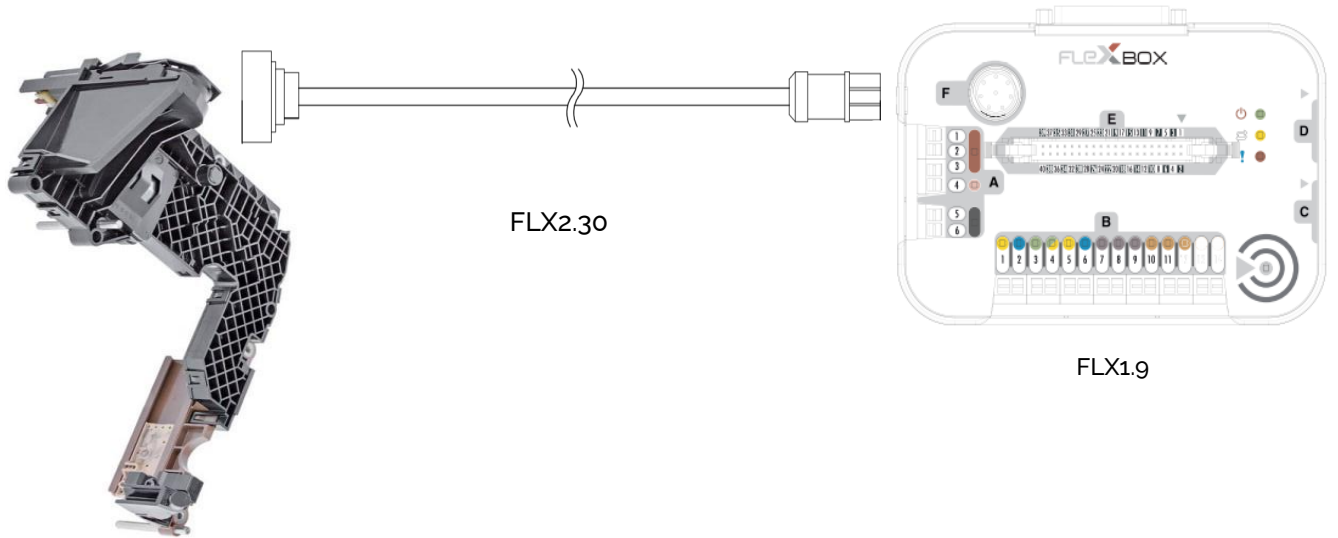

- VinFast_ZF_8HP50 Version3
- VAG_ZF_AL952_8HP95 Version3

BMW_ZF_8HP