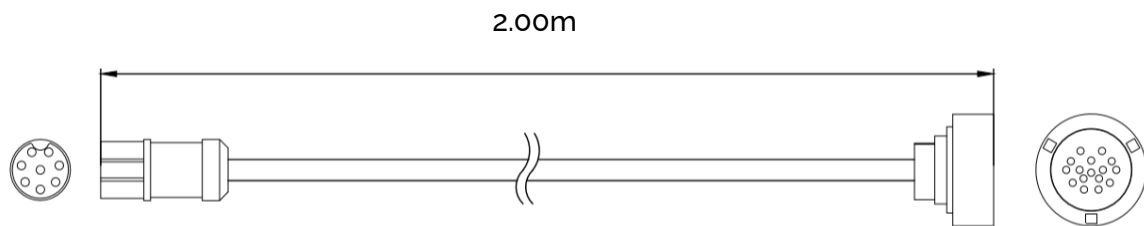

TCU Cable FLX2.30

FLX2.30 F-port of FlexBox to ZF_8HP Type 3 Cable in BENCH MODE CONNECTION

SKU code : FLX2.30

This Cable connects many TCU types to the F-port of FLEXBox. The goal of the FLX2.30 Cable is to obtain:

- A secure connection mode
- A faster communication speed between TCU and FLEX
- A faster connection between TCU and FlexBox
- A minimal error risk during connections

MIC328 FEMALE

ZF_8HP CONNECTOR

TCU Compatibility: